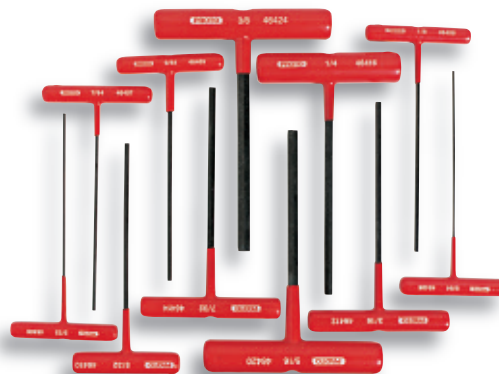

Hex Keys

SET NO. J4968 - 11 PC. T-HANDLE HEX KEY SET

• Weight: 3.98 lbs.

Product ID No.	Contents	 in.	Length
J4968	J46405	5/64"	6"
	J46406	3/32"	6"
	J46407	7/64"	6"
	J46408	1/8"	6"
	J46409	9/64"	6"
	J46410	5/32"	6"
	J46412	3/16"	6"
	J46414	1/4"	6"
	J46416	1/4"	6"
	J46420	5/16"	6"
	J46424	3/8"	6"

SET NO. J4969 - 6 PC. METRIC T-HANDLE HEX KEY SET

METRIC

• Weight: 1.0 lbs.

Product ID No.	Contents	 mm	Length
J4969	J46508	2	152
	J46510	2.5	152
	J46512	3	152
	J46514	4	152
	J46516	5	152
	J46518	6	152

SET NO. J4993CG - 9 PC. FOLDING HEX KEY SET

- 4-1/4" long case.
- Black oxide bits are 1-7/16" to 2-3/4" long.
- Cushioned palm grip for comfort.
- Weight: 0.47 lbs.

Product ID No.	 in.	Set Screws	Fits Cap Screws 1960 Series	Cap Screws 1936 Series	ASME Spec.
J4993CG	5/64"	#8	#2, #3	#3, #4	B18.3
	3/32"	#10, #12	#4, #5	#5, #6	
	7/64"	—	#6	—	
	1/8"	1/4"	—	#8	
	9/64"	—	#8	—	
	5/32"	5/16"	#10	#10	
	3/16"	3/8"	1/4"	1/4"	
	7/32"	7/16"	—	5/16"	
	1/4"	1/2", 9/16"	5/16"	—	